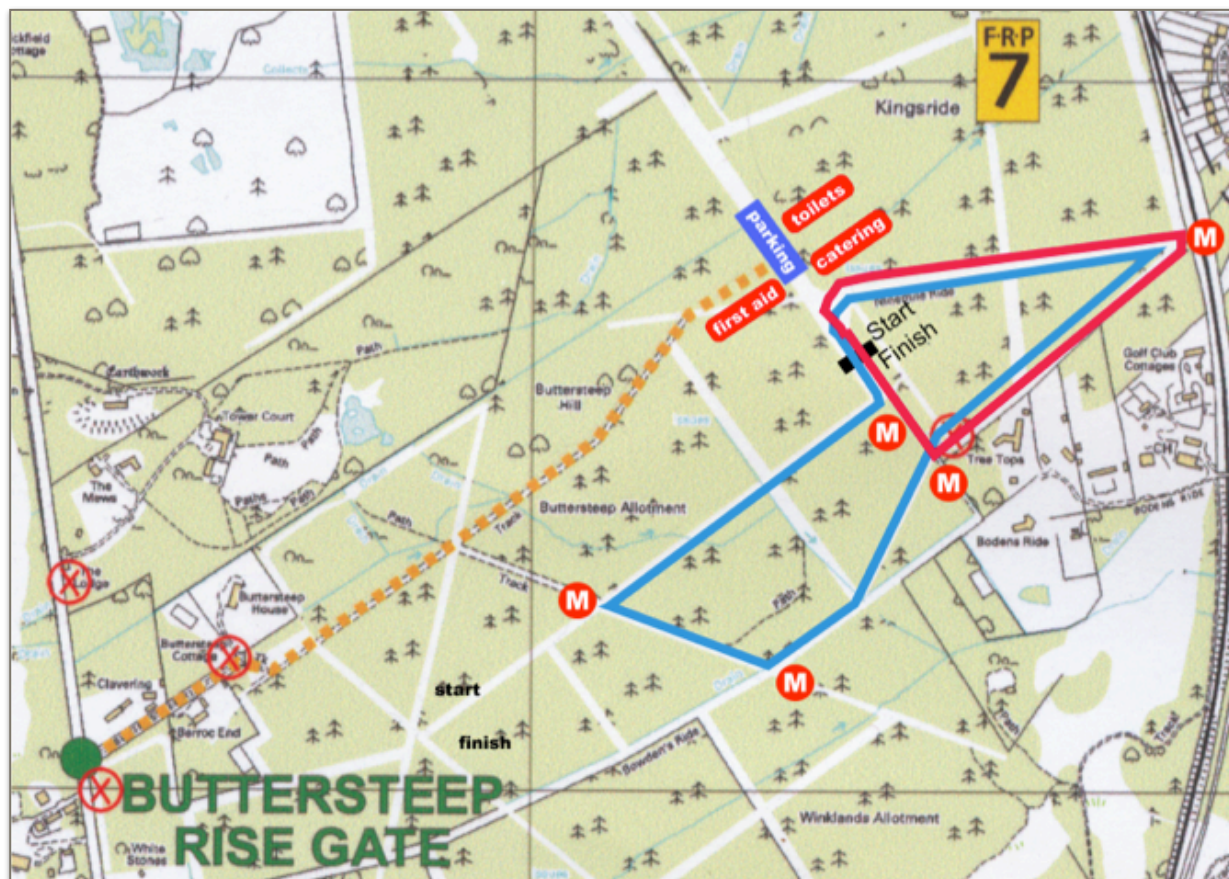

Berkshire County Cross Country Championships

Saturday 4th January 2014

Location

Buttersteep Rise, off Swinley Road (A332), Bracknell. (<http://g.co/maps/86gxd>) Buttersteep Rise is located opposite The Berkshire Golf Course.

Course

Timetable

Time	Age Group	Course	Distance
11:00	Senior / Veteran (40) / U20 Men	5 Long Laps	10000m
11:45	U20 / Senior / Veteran (35) Women	3 Long Laps	6000m
12:15	U15 Boys	2 Long Laps	4000m
12:35	U15 Girls	2 Long Laps	4000m
13:15	U13 Boys	1 Short Lap + 1 Long Lap	3000m
13:35	U13 Girls	1 Short Lap + 1 Long Lap	3000m
13:50	U17 Men	3 Long Laps	6000m
14:15	U17 Women	1 Short Laps + 2 Long Lap	5000m

Short lap: 1000m approx.

Long lap: 2000m approx.